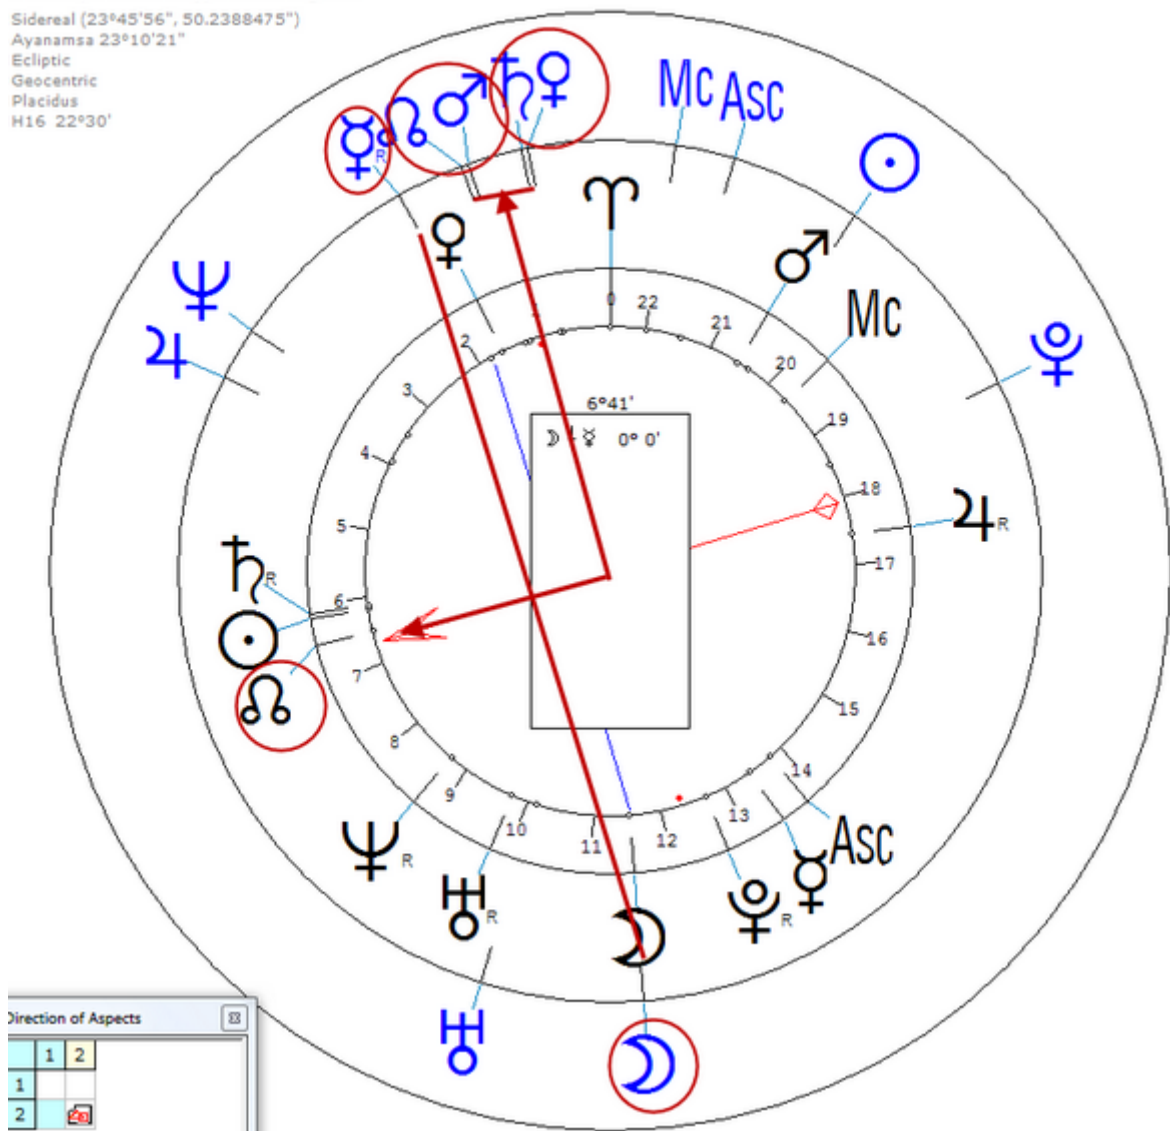

Mackenzie, Billy

27 March 1957 at 19:20 (= 7:20 PM)Dundee, Scotland, 56n28, 3w0
cottish rock musician, a songwriter and lead singer for The Associates.
<https://www.astro.com/astro-databank/Mackenzie,_Billy>

Death by Suicide 22 January 1997 in Auchterhouse, Angus, Scotland.

Lunar Return (Harmonic 16)

Lunar ♂/♃ = Lunar ☾/♀ = ♁n

Mackenzie, Billy
27 March 1957 Wed 19:20 (GMT) 56n30 2w58
Dundee, Dundee City, United Kingdom
Sidereal (23°45'56", 50.2388475")
Ayanamsa 23°10'21"
Ecliptic
Geocentric
Placidus
H16 22°30'